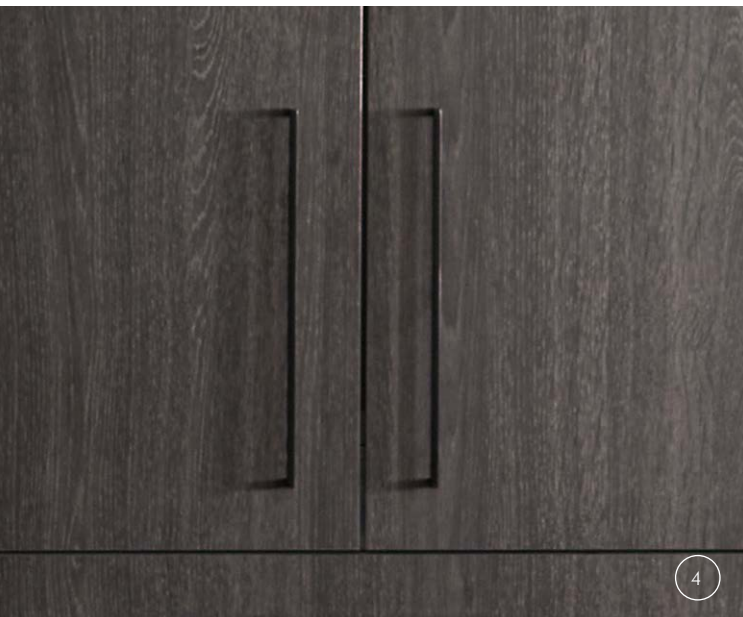

WB

WEBB & BROWN-NEAVES

GET THE HIGHLINE
KITCHEN LOOK

1

2

3

- 1 Caesarstone, Fresh Concrete to Island Bench
- 2 Caesarstone, Raven to Island Bench
- 3 Polytec, Estella Oak, Wood Matt Cabinets
- 4 Hafele, Matt Black, 155.01.822, Handles
- 5 Milli Axon, Chrome, 2252098, Sink Mixer
- 5 Beaumont Tiles, Logic, White 1216289, Splashback