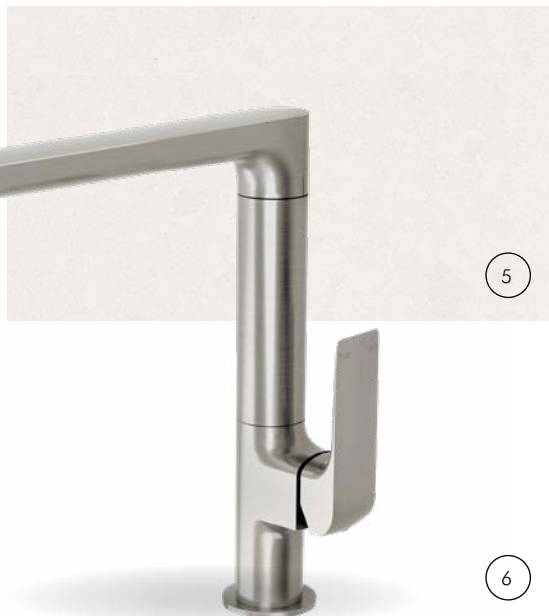

1

2

- 1 Caesarstone Organic White, Bench Top
- 2 Integrated Fisher and Paykel fridge
- 3 Hafele 316 x 30mm Brushed Nickel handles, 110.28.057.
- 4 Polytec Notaio Walnut, Woodmat, Contrast Cabinet
- 5 Millie Glance Mixer, Brushed Nickle, Kitchen Mixer Tap
- 6 Polytec Bespoke Legato, Main Cabinet
- 7 Atmosphere White Matt, Main Floor Tiles
- 8 Herringbone Basalt, Polished Sealed, Kitchen Splashback

3

4

5

6

7

8

Want this look? Sign on to build with WB and receive a **$20k shopping spree** to spend at our selection centre, Home Collective.

Call 9208 9000 or visit wbhomes.com.au to find out more.