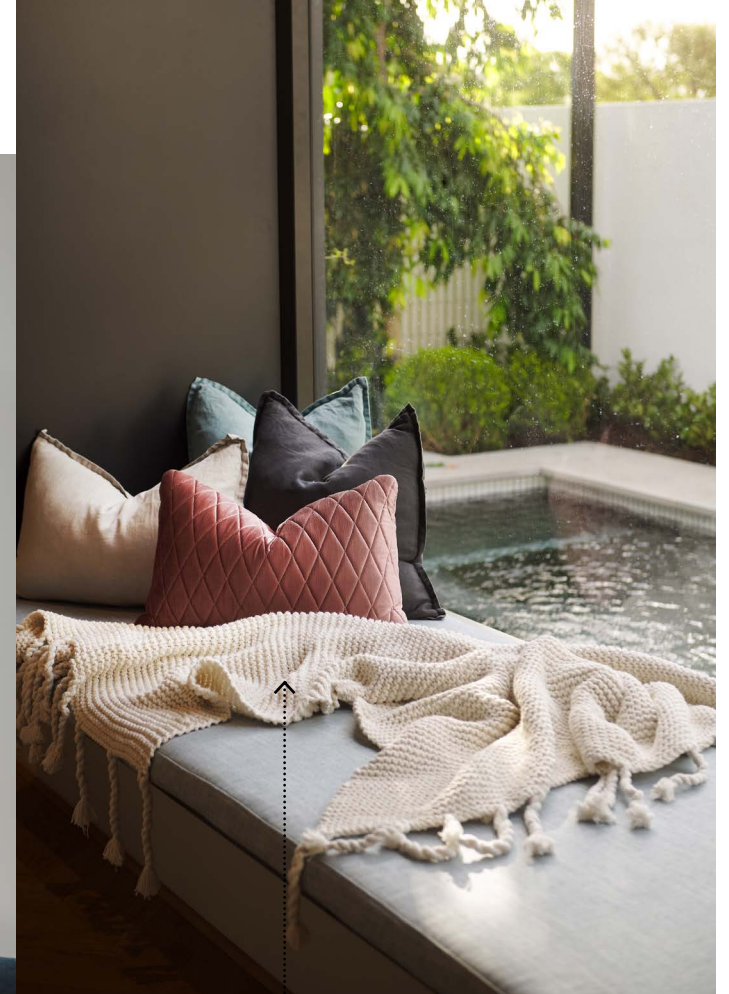

ENSUITE
MIRRORS

Round mirrors
Warranbrooke
\$399 each

7
CABINET
HANDLES

Hepburn Hardware
Assorted prices
available

8

SOFT FURNISHINGS

Adairs Home
Republic
Belgian Vintage
Washed Linen Throw
\$63.99 each

9